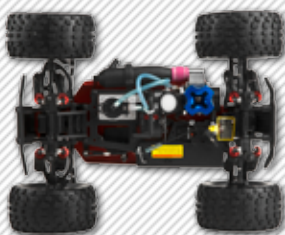

PREDATOR NITRO

A high-performance model to initiate into the fuel RC. A 1/10 Monster truck with excellent mechanical and optimal design to enjoy on and off-road driving.

SPARE PARTS

NH93079
PREDATOR NITRO

CAR	1/10 Scale	Monster truck 4WD	400x255x170mm	✓
TRANSMITTER	2,4Ghz	50 meters of range	Requires 8xAA batteries	✓
MOTOR	NITRO	18 Vertex CXP		✓

BOX 60 x 30 x 20cm

2 x STD BOX