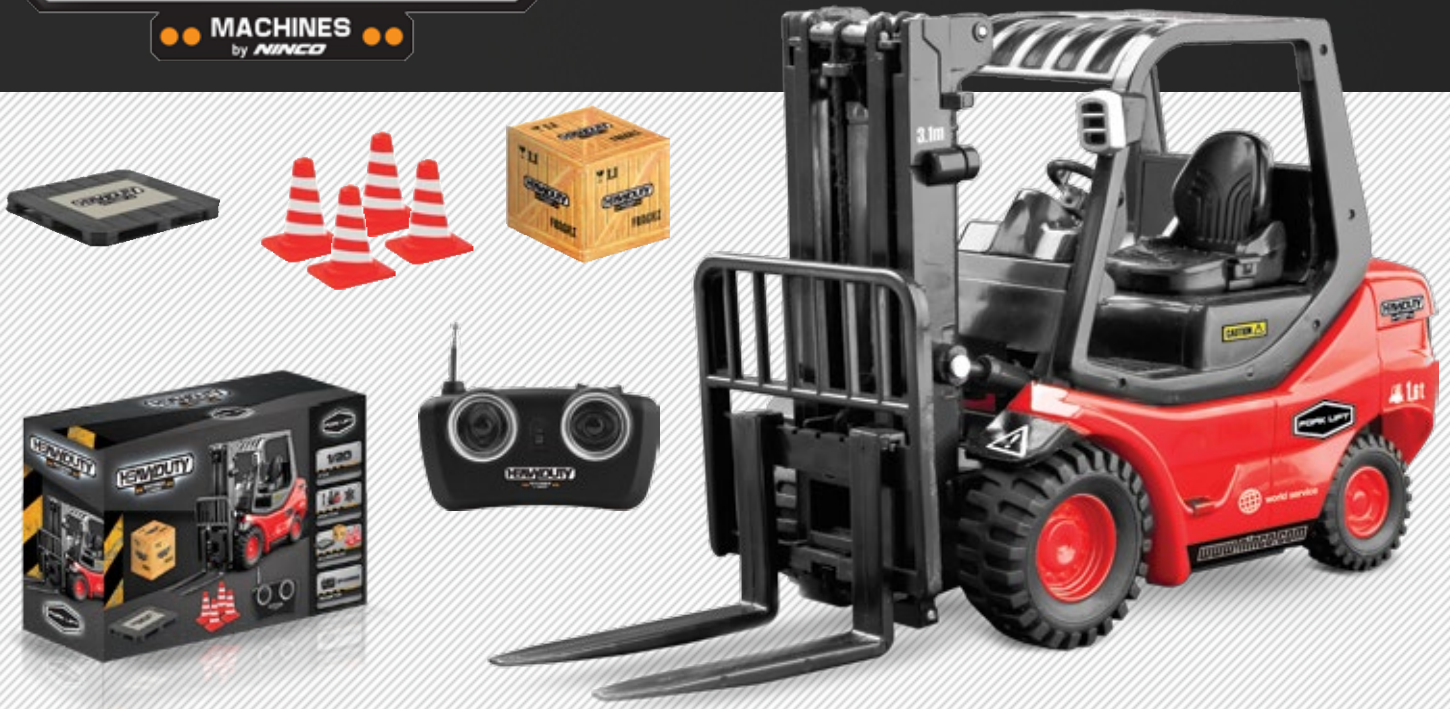

RAIDER +

Spectacular 1:12 scale Monster Truck. You'll be amazed by his aggressive looks perfect to overcome obstacles at top speed of 40km/h.

SPARE PARTS

8 428064 931085

NH93108 RAIDER

| | | | | |
|-------------|--------|------------------------|--------------|---|
| CAR | 2CH | Big wheels | 1/12 Scale | ✓ |
| TRANSMITTER | 2,4Ghz | 2xAA Batteris required | Multi-player | ✓ |
| BATTERY | Li-Ion | 850mAh 8,6v | 220v Charger | ✓ |

BOX 46 x 26 x 29cm

2 x STD BOX

FORK LIFT

Radio-controlled Forklift to feel like a real Fork lift driver. Fully-detailed replica of a real model.

NT10016 FORK LIFT

| | | | |
|--------------------|-----|-----------------------------|--------------|
| FORK LIFT | 3CH | Accessories included | 200x100x75mm |
| TRANSMITTER | Mhz | 1x9v Batteries required | 27/40Mhz |
| BATTERY | AAA | 4x1,5AAA batteries required | - |