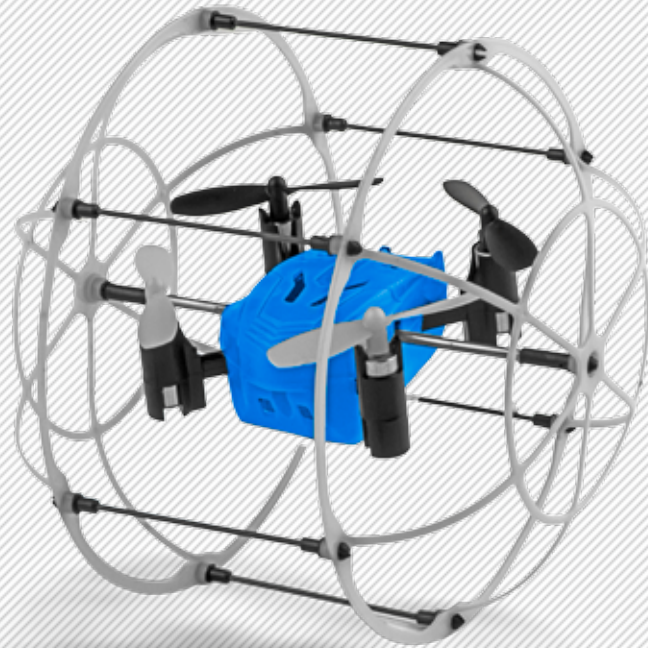

NANO 2

The Quadrone Nano 2 is great to initiate in the world of drones thanks to its high performance that allow precise control and stable flight.

NH90096 NANO

8 428064 900968

BOX 36 x 19 x 9cm

2 x STD BOX

QUADRONE XS 2

Small drone for intermediate pilots. Its small size requires good flying skills. The new XS 2 includes new electronics providing three different speed levels for all kinds of pilots.

NH90103
QUADRONE XS 2

OVNI DRONE

The Ovni is the best drone for beginners. The frame-shaped protects it from impacts against walls and ceilings and makes it a drone appropriate for young users. With 3 different speed levels and LED ring.

IRON DRONE

The Iron drone has the possibility to roll on the floor and climb the walls. The cage with carbon fiber bars protect it from any crash and make it very convenient for beginners.

NH90101 IRON DRONE