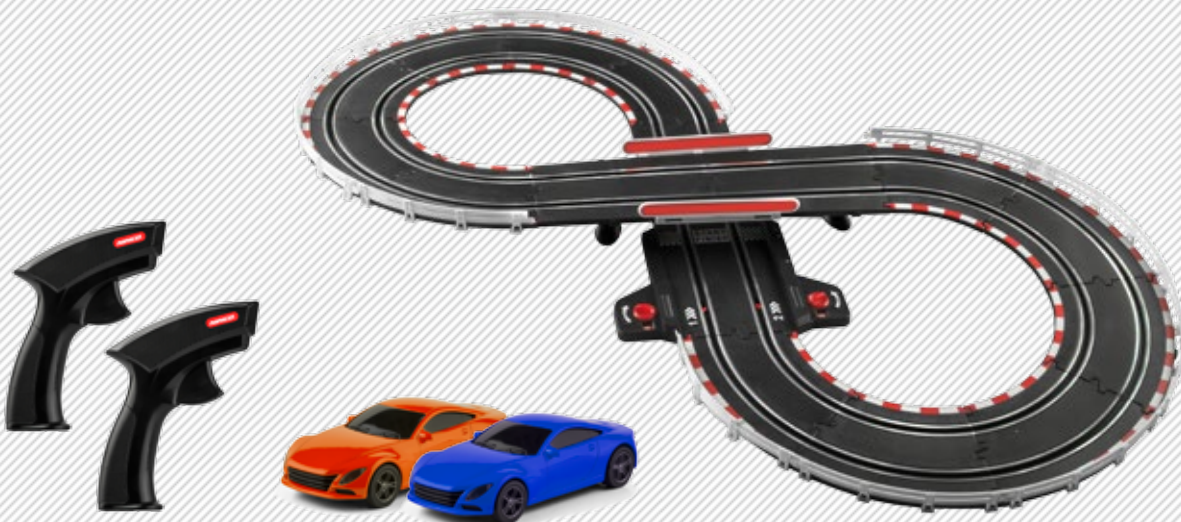

REF. 21501

REF. 21400

REF. 21401

VOLT 1/43
REF. 21002

1:43 sets with double looping including two cars and lap counter to make exciting races. Smooth controllers with proportional trigger with up to 5 speeds!