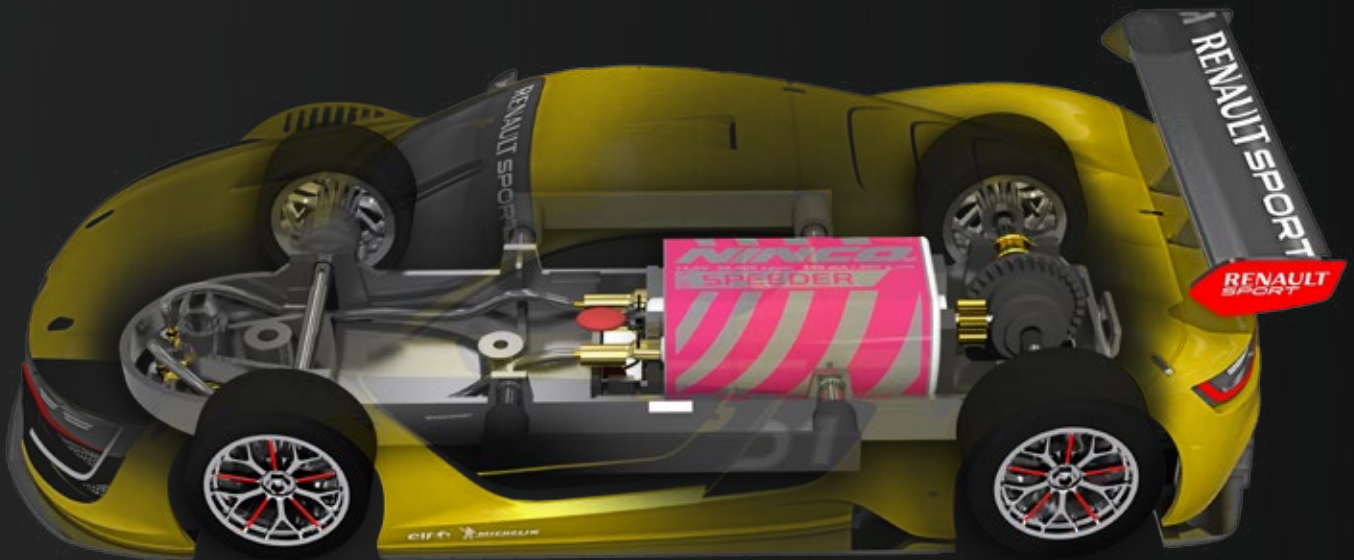

- A REF.10116
- B REF.10204
- C REF.10104

CHICANE

A x2
B 3 + 3

- A REF.10110
- B REF.10216

POWERBASE

A

- A RJ
REF.10118

New SLOT 1/32 concept car. Mounted on the NINCO universal chassis with a thermoformed body that brings fantastic benefits to the vehicle. Its low center of gravity, combined with the resistance and lightness of the body make of this car a must-have model.