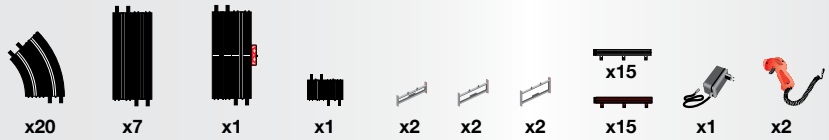

MEGANE EURO CUP REF. 20186

8 428064 201867

BOX 47 x 37 x 22cm

1 x STD BOX