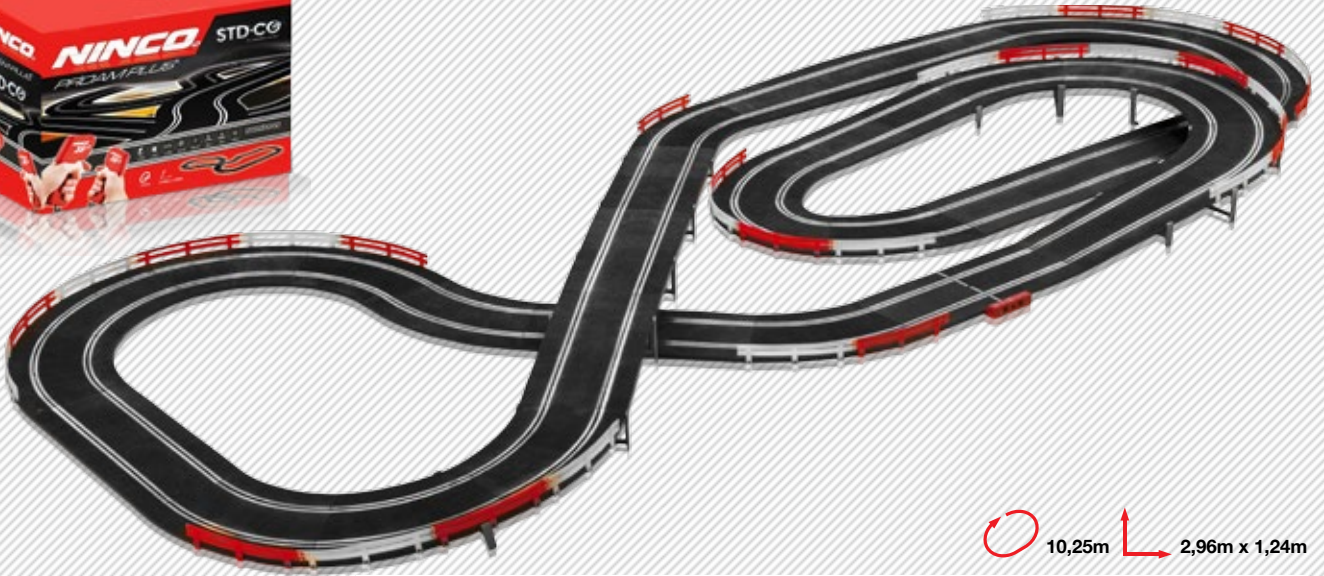

10,25m 2,96m x 1,24m

Nice layout, ideal to starters in slot racing with the best track system. Does not include cars; pick whatever you want from your collection.

PROAM PLUS
REF. 20184

8 428064 201843

BOX 47 x 37 x 22 cm 1 x STD BOX

x2	x20	x11	x1	x4	x4	x4	x15	x1	x2