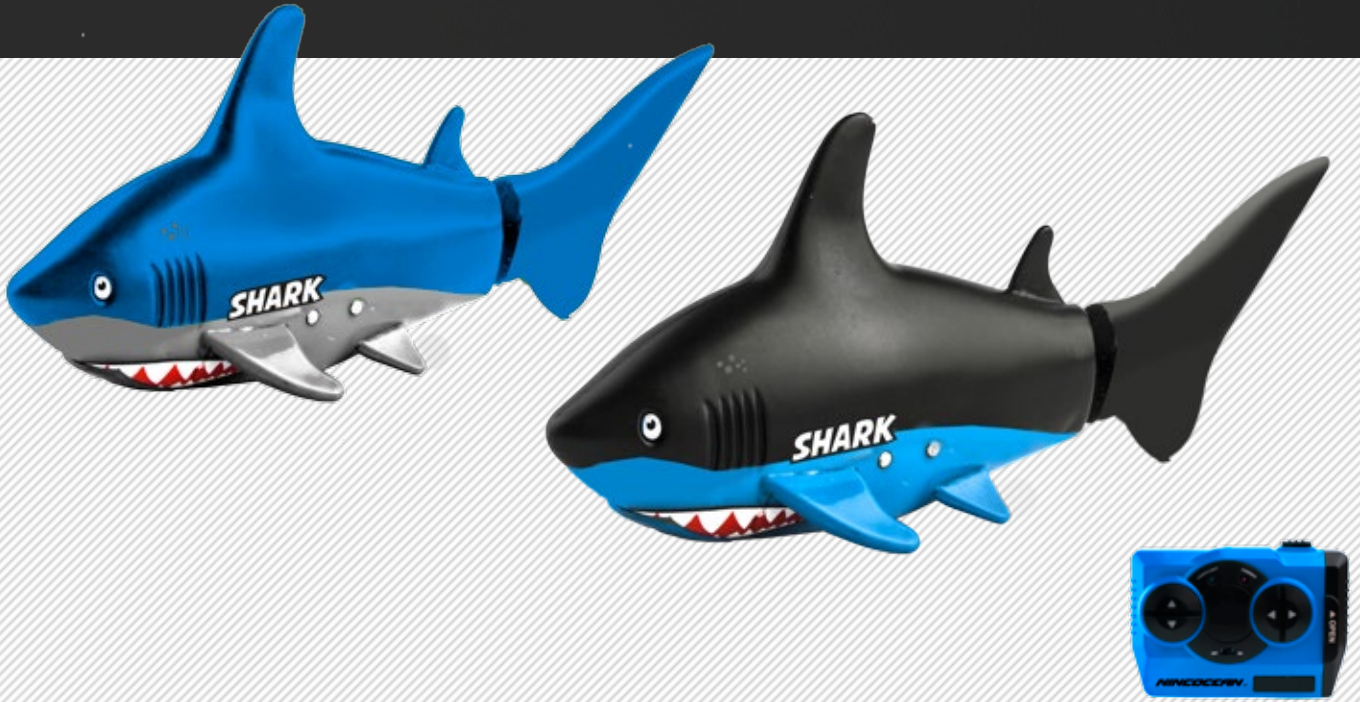

SHARK

Control the Shark by Nincocean in all directions with your radio control. Ideal for baths and pools.

NH99024 SHARK

BOX 20 x 15 x 8cm

6 x STD BOX

RC ANIMAL	3CH	Tail movement	110X45X45 mm
TRANSMITTER	27/40Mhz	4xAA batteries (not included)	
BATTERY	Li-Po	3,7V	USB charger